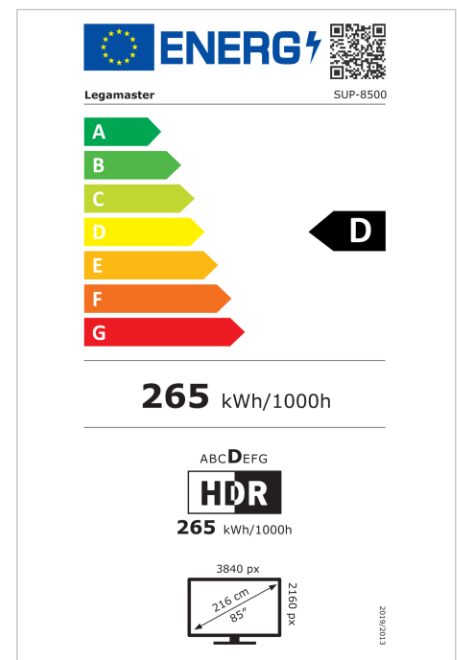

Art.No. **7-804100-85US**

GTIN **8713797101837**

SUPREME touch monitor

SUP-8500 US

Display

- Display diagonal: 85 inch
- Display technology: LCD
- Backlight type: Direct LED
- Display resolution: 3840 x 2160 px | 4K Ultra HD
- Display brightness: 500 cd/m²
- Display number of colours: 1.073 billion colours
- Contrast ratio (static): 5000:1
- Aspect ratio: 16:9
- Display refresh rate: 60 fps
- Response time: 8 ms
- Viewing angle: H: 178° / V: 178°
- Display control: Touch OSD
- Lifespan: 50000 Hours
- Durability: 24/7
- Screen orientation: Landscape

Touch system

- Touch technology: Multi-touch
- Number of touch points: 20
- Touch accuracy: 1 mm
- Touch system response time: 150 ms
- Touch resolution: 22855 x 12856 px
- Touch interface: 3 x Touch USB, USB C
- Touch operation: Stylus, Finger, Palm